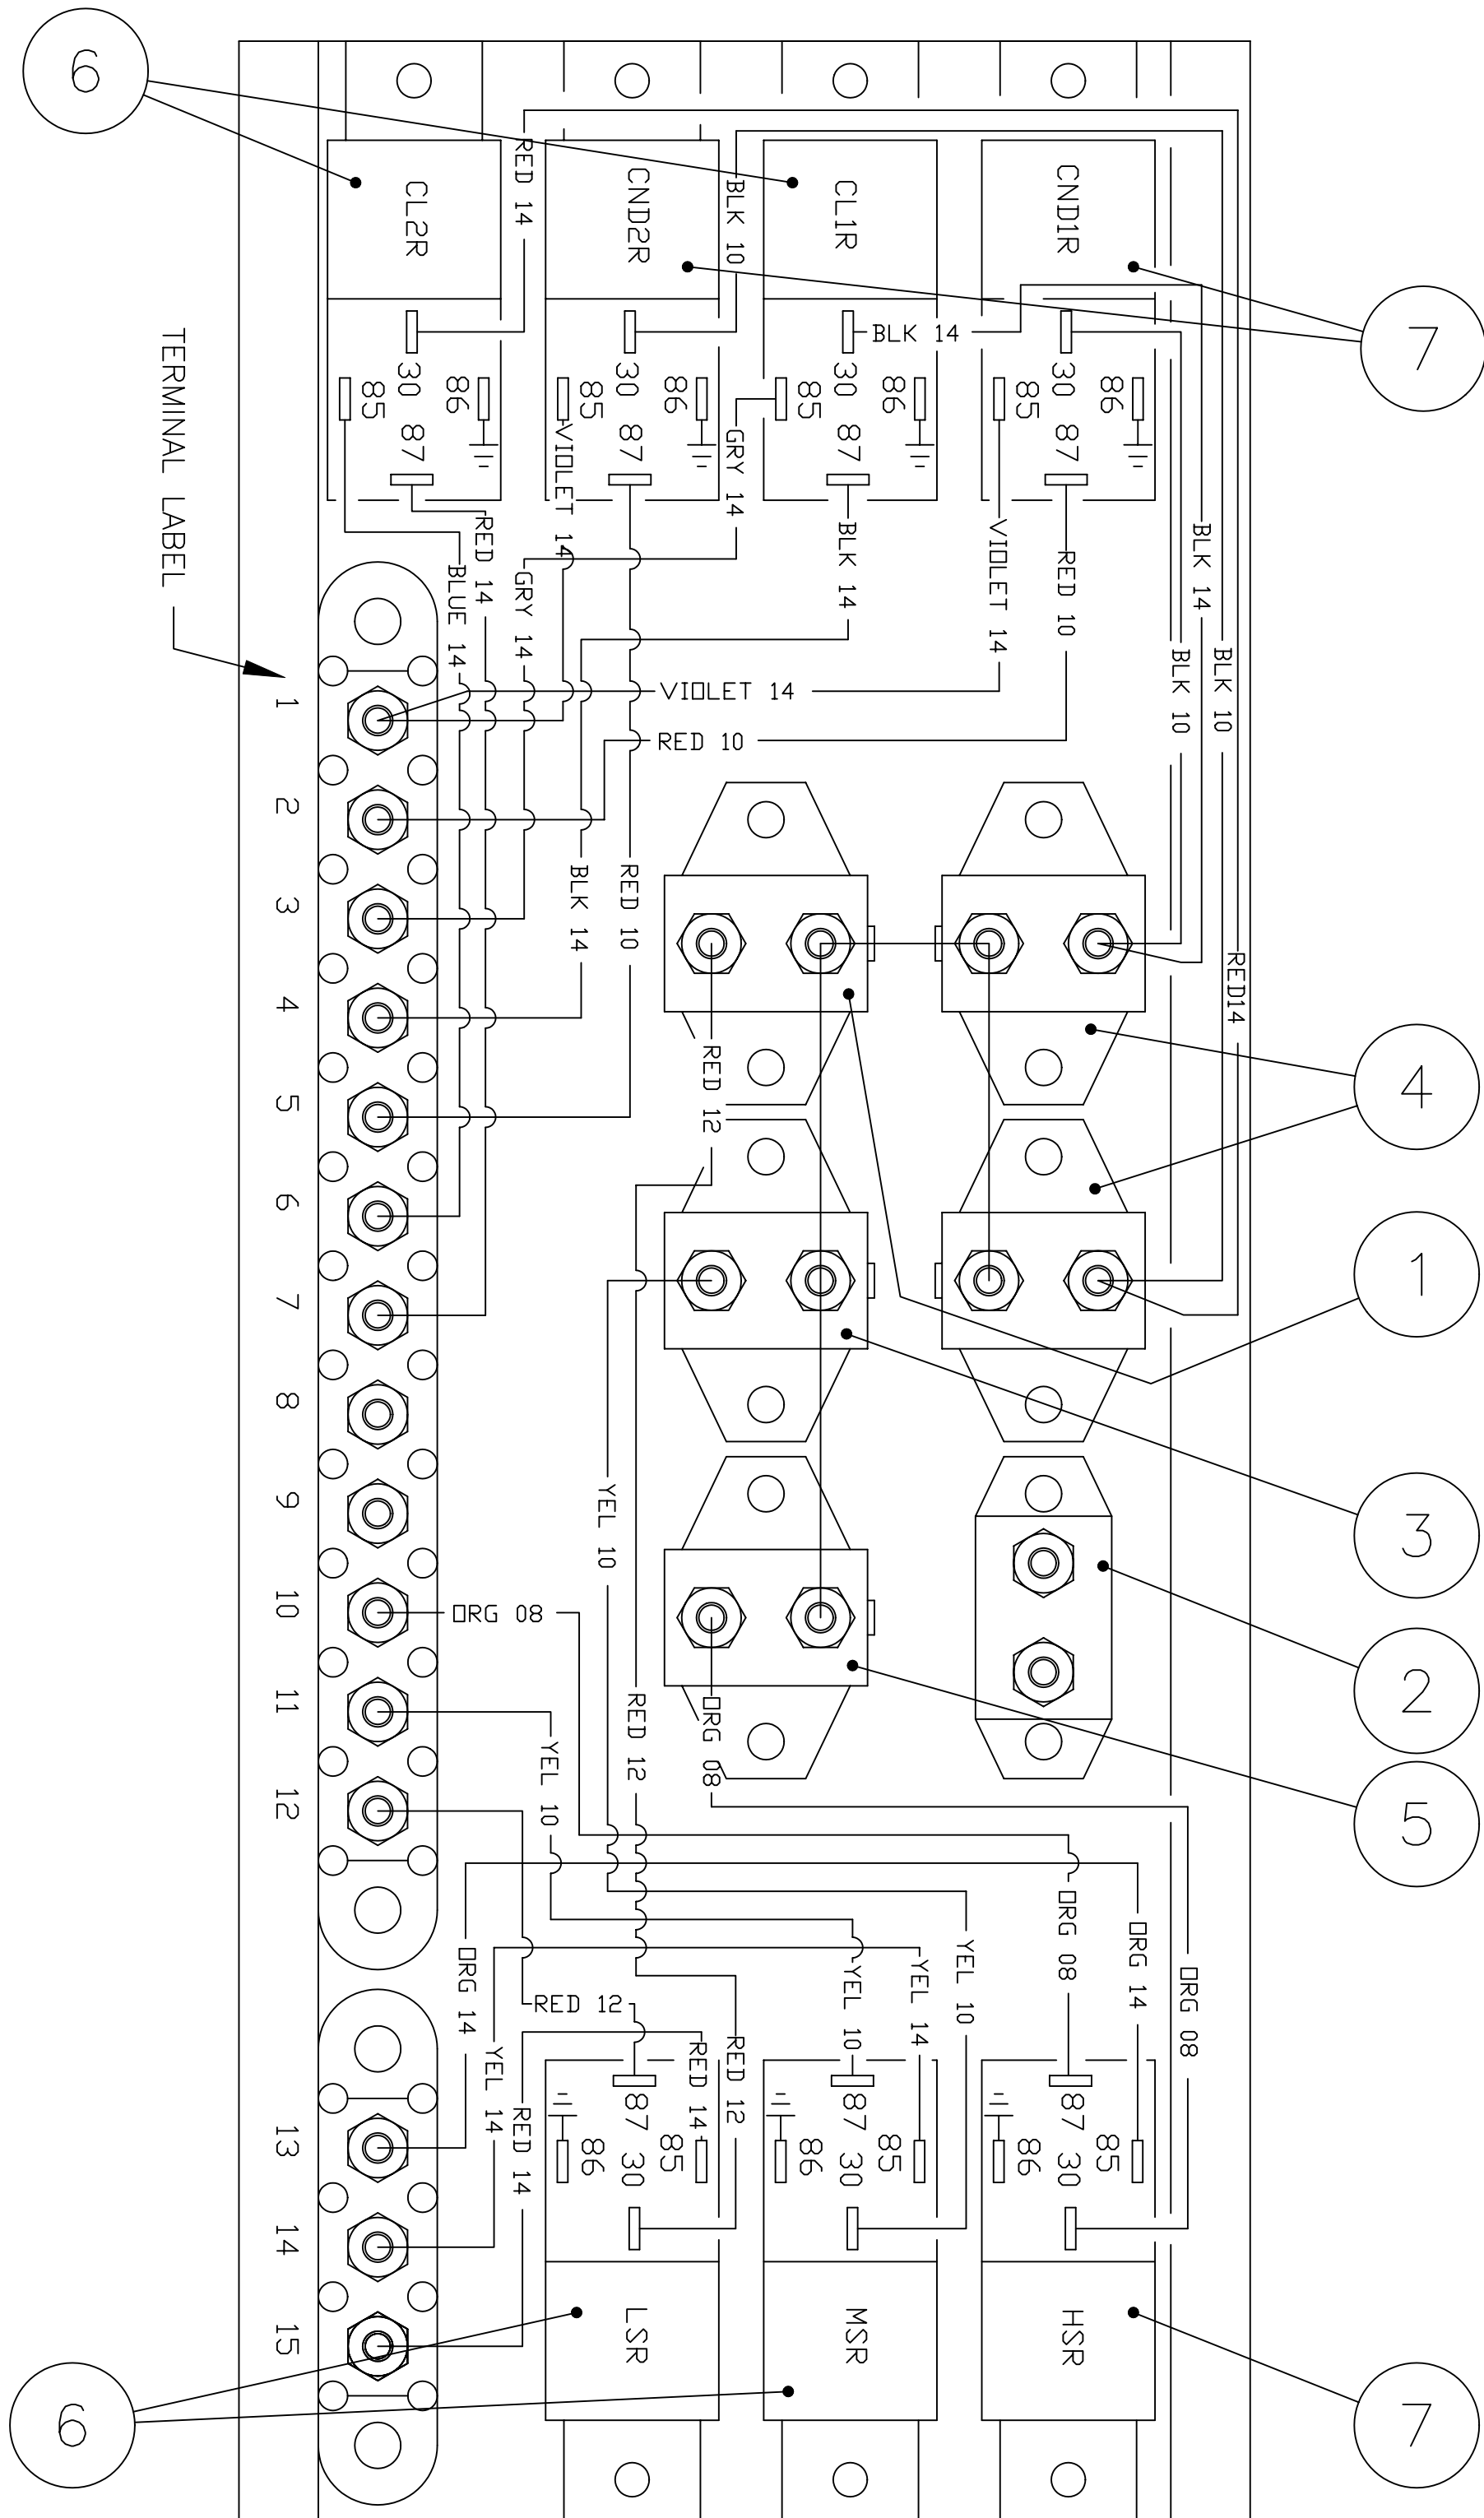

10/18/04

550-005 ELECTRICAL PANEL

ITEM	PART NUM	DESCRIPTION	QTY
1	BRK-120	CIRCUIT BREAKER, 20 AMP, AUTOMATIC RESET	1
2	BRK-040	CIRCUIT BREAKER, 40 AMP, MANUAL RESET	2
3	REL-500	RELAY, 12V 40 AMP, 4 PRONG	1
4	REL-510	RELAY, 70 AMP, 4 PRONG	2

550-009 ELECTRICAL PANEL

ITEM	PART NUM	DESCRIPTION	QTY
1	BRK-020	CIRCUIT BREAKER, 20 AMP, MANUAL RESET	1
2	BRK-120	CIRCUIT BREAKER, 20 AMP, AUTOMATIC RESET	1
3	BRK-030	CIRCUIT BREAKER, 30 AMP, MANUAL RESET	1
4	BRK-040	CIRCUIT BREAKER, 40 AMP, MANUAL RESET	2
5	BRK-050	CIRCUIT BREAKER, 50 AMP, MANUAL RESET	1
6	REL-500	RELAY, 12V 40 AMP, 4 PRONG	4
7	REL-510	RELAY, 70 AMP, 4 PRONG	3