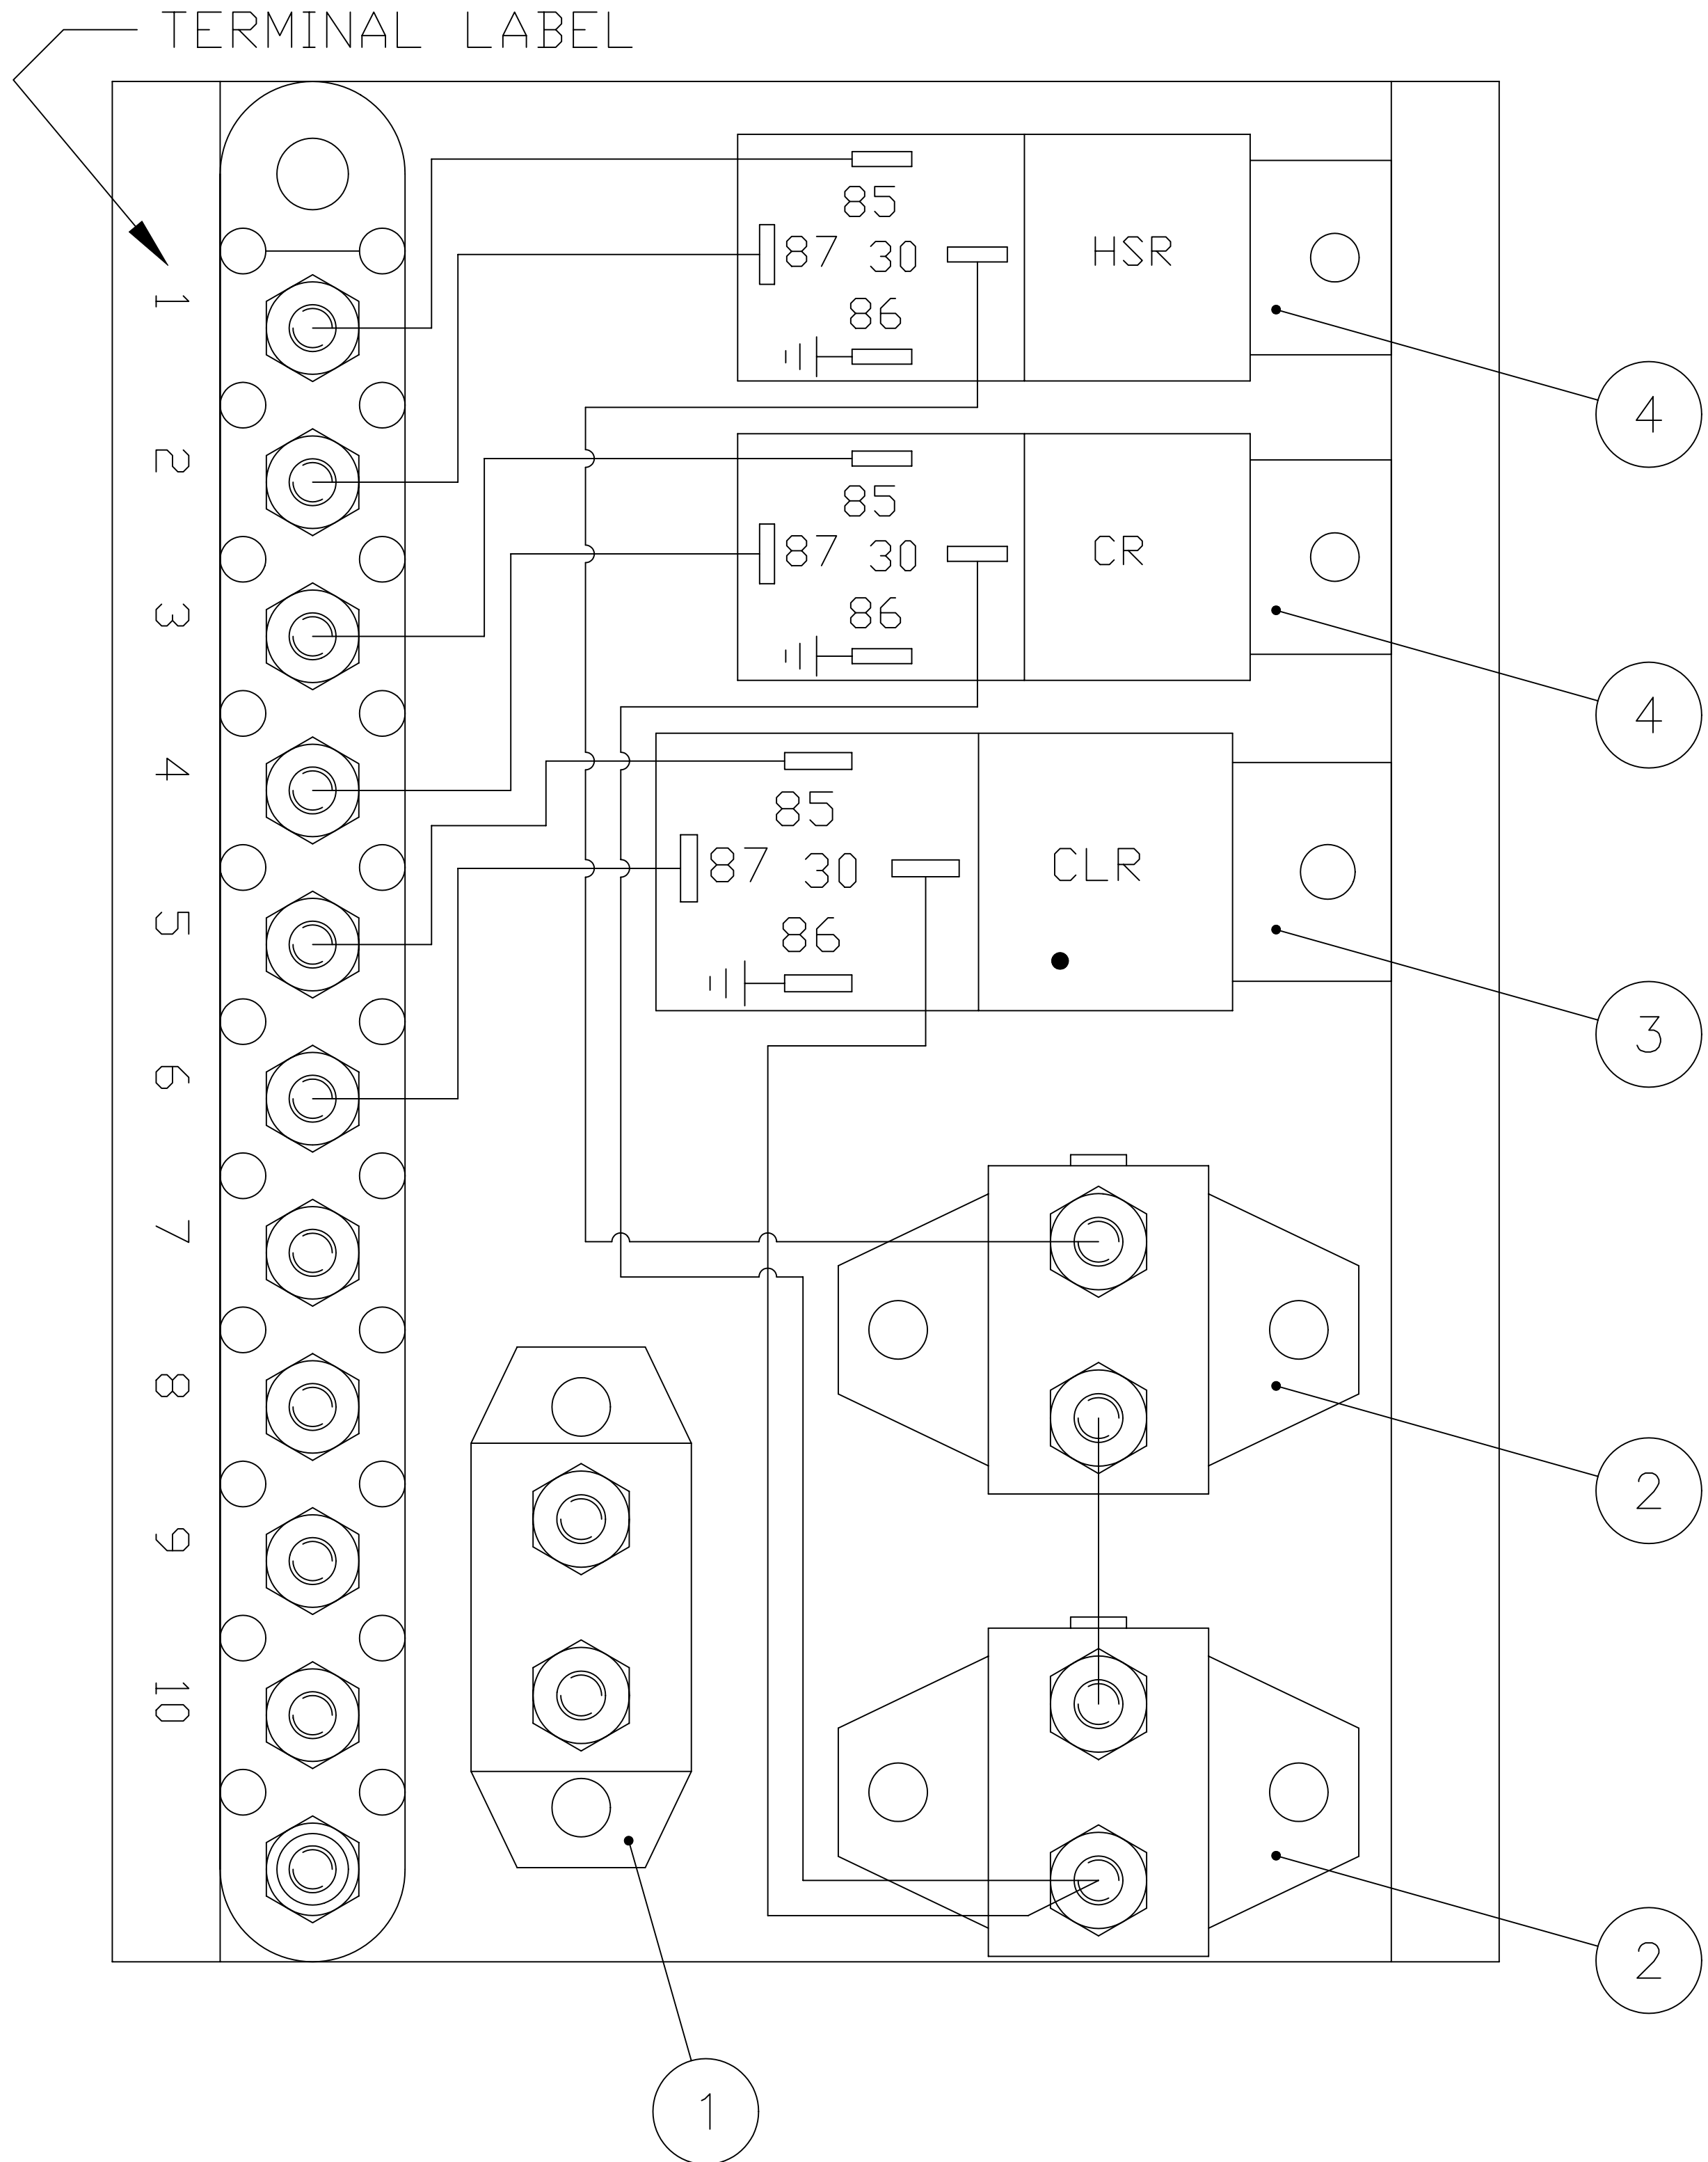

10/18/04

550-005 ELECTRICAL PANEL

ITEM	PART NUM	DESCRIPTION	QTY
1	BRK-120	CIRCUIT BREAKER, 20 AMP, AUTOMATIC RESET	1
2	BRK-040	CIRCUIT BREAKER, 40 AMP, MANUAL RESET	2
3	REL-500	RELAY, 12V 40 AMP, 4 PRONG	1
4	REL-510	RELAY, 70 AMP, 4 PRONG	2

550-009 ELECTRICAL PANEL

ITEM	PART NUM	DESCRIPTION	QTY
1	BRK-020	CIRCUIT BREAKER, 20 AMP, MANUAL RESET	1
2	BRK-120	CIRCUIT BREAKER, 20 AMP, AUTOMATIC RESET	1
3	BRK-030	CIRCUIT BREAKER, 30 AMP, MANUAL RESET	1
4	BRK-040	CIRCUIT BREAKER, 40 AMP, MANUAL RESET	2
5	BRK-050	CIRCUIT BREAKER, 50 AMP, MANUAL RESET	1
6	REL-500	RELAY, 12V 40 AMP, 4 PRONG	4
7	REL-510	RELAY, 70 AMP, 4 PRONG	3