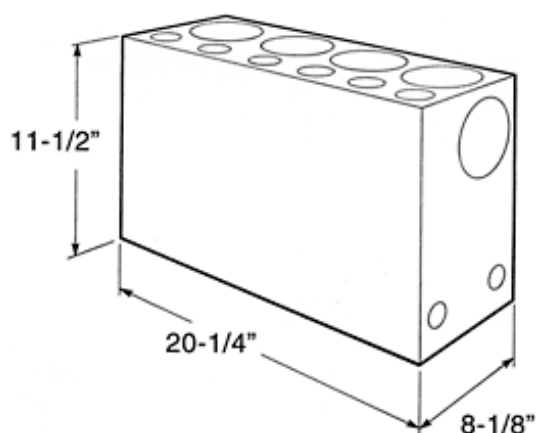

Model No. 541HX

Heating: 47,000 btu/hr.

Air Flow Heating: 420 cfm

Air Flow Defrosting: 420 cfm

Motor Speeds: 3

Power Requirements: 16 amps @ 12 volts
8 amps @ 24 volts

Case Material: 22 ga. c.r. Steel

Core Material: Tube and Fin

Fan Material: Plastic

Fittings: Bead

Mounting: Rear Mounting Weld Nuts

Dimensions: Height: 11-1/4"
Length: 20-1/4"
Depth: 8-1/8"

Ross Air Works
www.rossairworks.com
ph 800-290-9798
fx 800-956-2651
sales@rossairworks.com