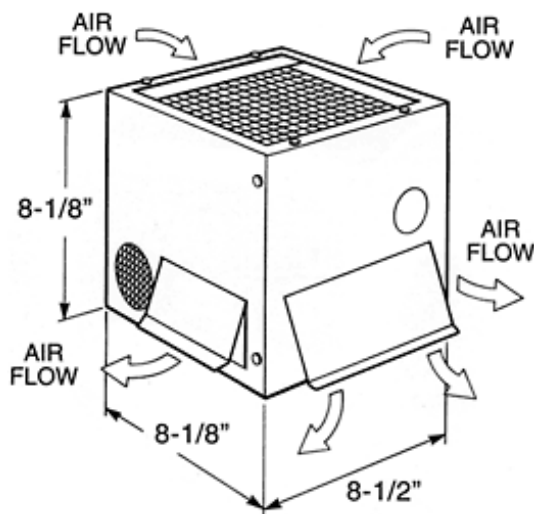

Ross Air Works
 www.rossairworks.com
 ph 800-290-9798
 fx 800-956-2651
 sales@rossairworks.com

Model 8000

Model #	Part #
8000-12V	800012
8000-24V	800024

Features:

- High Efficiency Heating
- Multi-Speed Fan Control Switch with Dash-Mount Bracket
- Capable of Providing Windshield Defrost
- Rigid Case with Black Finish
- Heavy Duty, Long Life Motor
- Mounting Studs and Water Hose Connections at Rear
- Optional Installation Kits:
 - [64006, KT-12 Hose Kit \(150"\)](#)
 - [5670004 Switch Kit, W/3' Harness](#)
 - [5670014 Switch Kit Only](#)

Service Parts:

Part Name	Part #
8000-12V Motor	62005
8000-24V Motor	62006
Coil	62015
Fan Blade	62020
Cover Assembly	62012
Body Assembly	62011
Switch	53062

Model No. 8000

Heating: 20,000 btu/hr.

Air Flow Heating: 250 cfm

Air Flow Defrosting: 60 cfm

Motor Speeds: 3

Power Requirements: 5 amps @ 12 volts
 2.5 amps @ 24 volts

Case Material: 20 ga. c.r. Steel

Core Material: Tube and Fin

Fan Material: Aluminum

Fittings: Bead

Mounting: Rear Mounting Studs

Dimensions: Height: 8-1/8"
 Length: 8-1/2"
 Depth: 8-1/8"